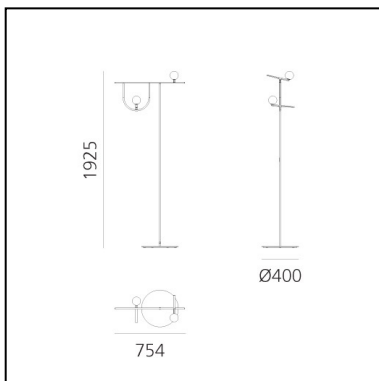

LUMINAIRE

- Watt: **20W**
- Voltage: **220-240V**
- Delivered lumens output: **1414lm**
- CCT: **3000K**
- Efficiency: **84%**
- Efficacy: **70.72lm/W**
- CRI: **90**
- Dimmer Typology: **Touch Dimmer**

DESCRIPTION

The activity of Neri&Hu is founded on constant research and the desire to work on the dynamic interaction of experience, detail, material, shape, and light, rather than adapt to stereotyped formulas. In a blend of tradition and innovation, Yanzi is a lightweight composition of graphic signs. Balanced structures, such as branches or perches, support multiple stylized figures to provide a variety of versions and qualities of light. They are iconic swallows with a brushed brass body, with their head like a white glass sphere enclosing light, either flying free or contained in glass cages. There is unique sensibility in matching warm and cold, essential yet refined materials. Yanzi is an open system, ideal for creating lightweight compositions and light landscapes that animate any space with an elegant poetic attitude.

PRODUCT CODE: 1102010A

FEATURES

- Article Code: **1102010A**
- Colour: **Brushed brass, white, black**
- Installation: **Floor**
- Material: **Brushed brass, blown glass**
- Series: **Design Collection**
- Environment: **Indoor**
- Emission: **Diffused**
- design by: **Neri&Hu**

DIMENSIONS

- Length: **cm 40**
- Width: **cm 75.4**
- Height: **cm 192**
- Base Diameter: **cm 40**

SOURCES INCLUDED

- Category: **Led**
- Number: **2**
- Watt: **7.8W**
- Delivered lumens output: **841lm**
- Color temperature (K): **3000K**
- CRI: **90**
- Color Tolerance: **MacAdam 2SDCM**
- Efficacy: **107lm/W**
- Service Life: **50000-L70**